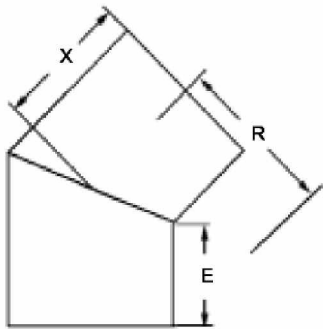

**INDEPENDENT
PIPE PRODUCTS**

**DIPS 45°
2 Segment Elbows
Fabricated (1/16 Bend)**

(Dimensions in Inches)

| DIPS Size | R/D Ratio | R | X | E | SDR | WPR | Weight (lbs) |
|-----------|-----------|------|------|------|-----|-----|--------------|
| 4" | 1.5 | 7.2 | 7.0 | 6.0 | 9 | 160 | 5 |
| | | | | | 11 | 128 | 4 |
| | | | | | 17 | 80 | 3 |
| 6" | 1.5 | 10.4 | 7.4 | 6.0 | 9 | 160 | 10 |
| | | | | | 11 | 128 | 8 |
| | | | | | 17 | 80 | 6 |
| 8" | 1.25 | 11.3 | 8.4 | 6.5 | 9 | 160 | 17 |
| | | | | | 11 | 128 | 15 |
| | | | | | 17 | 80 | 11 |
| 10" | 1.25 | 13.9 | 8.8 | 6.5 | 9 | 160 | 27 |
| | | | | | 11 | 128 | 25 |
| | | | | | 17 | 80 | 16 |
| 12" | 1.25 | 16.5 | 10.7 | 8.0 | 9 | 160 | 46 |
| | | | | | 11 | 128 | 38 |
| | | | | | 17 | 80 | 27 |
| 14" | 1.05 | 16.1 | 11.2 | 8.0 | 9 | 160 | 64 |
| | | | | | 11 | 128 | 53 |
| | | | | | 17 | 80 | 36 |
| 16" | 1.05 | 18.3 | 11.6 | 8.0 | 9 | 160 | 86 |
| | | | | | 11 | 128 | 74 |
| | | | | | 17 | 80 | 48 |
| 18" | 1.02 | 19.9 | 12.0 | 8.0 | 9 | 160 | 109 |
| | | | | | 11 | 128 | 90 |
| | | | | | 17 | 80 | 61 |
| 20" | 1.02 | 22.0 | 12.5 | 8.0 | 9 | 160 | 139 |
| | | | | | 11 | 128 | 117 |
| | | | | | 17 | 80 | 79 |
| 24" | 1.02 | 26.3 | 13.3 | 8.0 | 9 | 160 | 207 |
| | | | | | 11 | 128 | 175 |
| | | | | | 17 | 80 | 117 |
| 30" | 1.5 | 48.0 | 16.6 | 10.0 | 11 | 128 | 336 |
| | | | | | 17 | 80 | 226 |