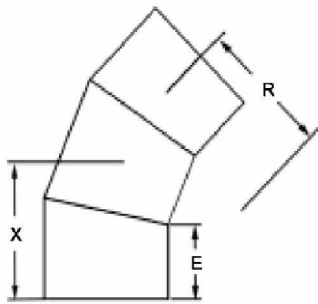

**INDEPENDENT
PIPE PRODUCTS**

**DIPS 45°
3 Segment Elbows
Fabricated (1/8 Bend)**

(Dimensions in Inches)

DIPS Size	R/D Ratio	R	X	E	SDR	WPR	Weight (lbs)
4"	2.9	14.0	9.1	6.0	9	160	6
					11	128	4.5
					17	80	3
6"	2.2	15.0	9.4	6.0	9	160	13
					11	128	11
					17	80	7
8"	1.8	16.2	10.4	6.5	9	160	21
					11	128	19
					17	80	14
10"	1.6	17.2	10.8	6.5	9	160	34
					11	128	28
					17	80	20
12"	1.5	19.8	13.0	8.0	9	160	58
					11	128	48
					17	80	34
14"	1.5	23.0	13.8	8.0	9	160	80
					11	128	66
					17	80	45
16"	1.5	26.1	14.5	8.0	9	160	111
					11	128	95
					17	80	62
18"	1.5	29.3	15.3	8.0	9	160	146
					11	128	121
					17	80	81
20"	1.5	32.4	16.1	8.0	9	160	183
					11	128	154
					17	80	105
24"	1.5	38.7	17.7	8.0	9	160	288
					11	128	243
					17	80	163
30"	1.5	48.0	22.0	10.0	11	128	464
					17	80	312