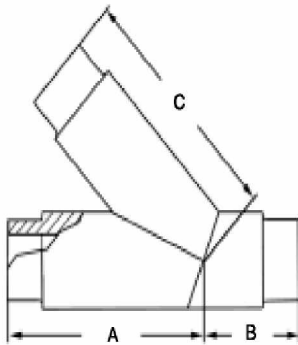

INDEPENDENT PIPE PRODUCTS

IPS Fabricated 45° Lateral Wye Full Pressure Reinforced

(Dimensions in Inches)

IPS Size	A	B	C	SDR	WPR (psi)	Weight (lbs)
4"	20.0	12.0	21.0	11	160	26
6"	28.0	14.0	28.0	11	160	53
8"	31.0	16.0	31.0	11	160	84
10"	33.0	16.0	35.0	11	160	122
12"	36.0	16.0	36.0	11	160	141
14"	40.0	28.0	45.0	11	160	242
16"	42.0	28.0	46.0	11	160	344
18"	44.0	28.0	48.0	11	160	526
20"	72.0	36.0	72.0	11	160	709
22"	72.0	36.0	72.0	11	160	867
24"	72.0	36.0	72.0	11	160	1048